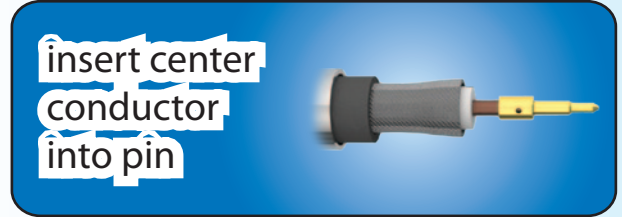

Regular Connector

We make it easy to check prices and availability!

Call us at **714.523.8885**, Skype us at **TCCinc1**, or click our live support link at **www.tccinc.com**