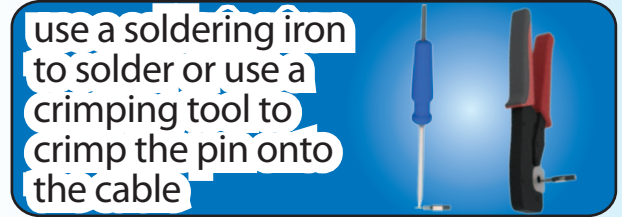

Regular Connector

We make it easy to check prices and availability!

Call us at **714.523.8885**, Skype us at **TCCinc1**, or click our live support link at **www.tccinc.com**