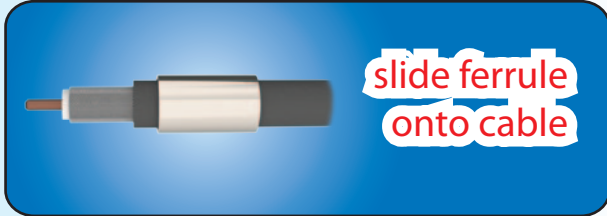

Make your connections easily and quickly with

TCC Solderless Connectors

Never lose or break a pin again!
Simplify your termination process!

TCC Solderless Connector