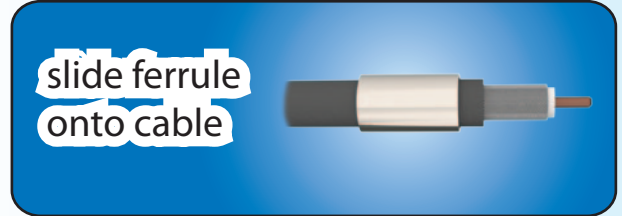

Regular Connector

We make it easy to check prices and availability!

Call us at **714.523.8885**, Skype us at **TCCinc1**, or click our live support link at **www.tccinc.com**